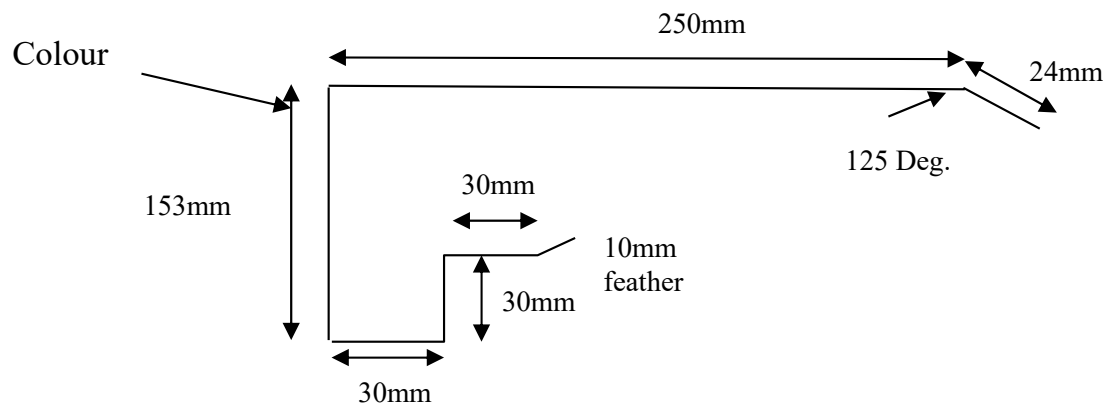

DBACOR2V (50mm)

Girth: 475mm Bends: 6

Steel: 0.55

DBACOR3V (75mm)

Girth: 500mm Bends: 6

Steel: 0.55

DBACOR4V (100mm)

Girth: 525mm Bends: 6

Ribbed Drip Barge

DBARIB2V (50mm)

Girth: 486mm Bends: 6

Steel: 0.55

DBARIB3V (75mm)

Girth: 511mm Bends: 6

Steel: 0.55

DBARIB4V (100mm)