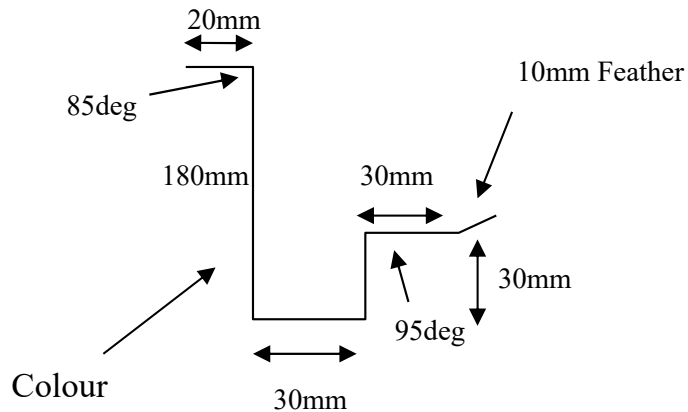

RECCOR5V / CREC50WV

Girth: 358mm Bends: 3
 Steel: **1.20mm**
 Colour: Surf Mist

BARCOR5V / CBAR5V

Girth: 485mm Bends: 4
 Steel: 0.55mm

GUTCOR5V / CFAS5V

Girth: 275mm Bends: 5
 Steel: 0.55

150mm Corrugated Flashings

RECCOR6V / CREC60WV

Girth: 383mm Bends: 3

Steel: **1.20mm**

Colour: Surf Mist

BARCOR6V / CBAR6V

Girth: 510mm Bends: 4

Steel: 0.55mm

GUTCOR6V / CFAS6V