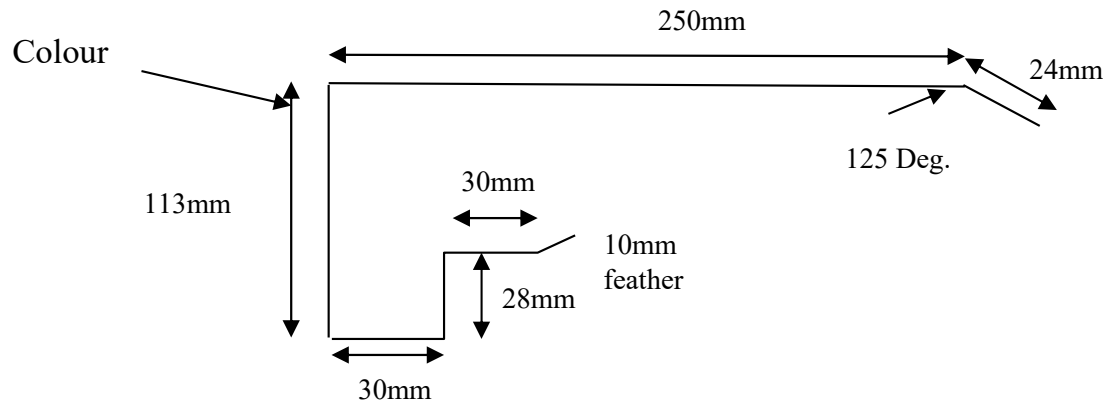

DBACOR2V (50mm)

Girth: 475mm Bends: 6

Steel: 0.55

DBACOR3V (75mm)

Girth: 500mm Bends: 6

Steel: 0.55

DBACOR4V (100mm)

Girth: 525mm Bends: 6

Steel: 0.55

Corrugated Drip Barge

DBACOR5V (125mm)

Girth: 550mm Bends: 6

Steel: 0.55

DBACOR6V (150mm)

Girth: 575mm Bends: 6

Steel: 0.55

Ribbed Drip Barge

DBARIB2V (50mm)

Girth: 486mm Bends: 6

Steel: 0.55

DBARIB3V (75mm)

Girth: 511mm Bends: 6

Steel: 0.55

DBARIB4V (100mm)