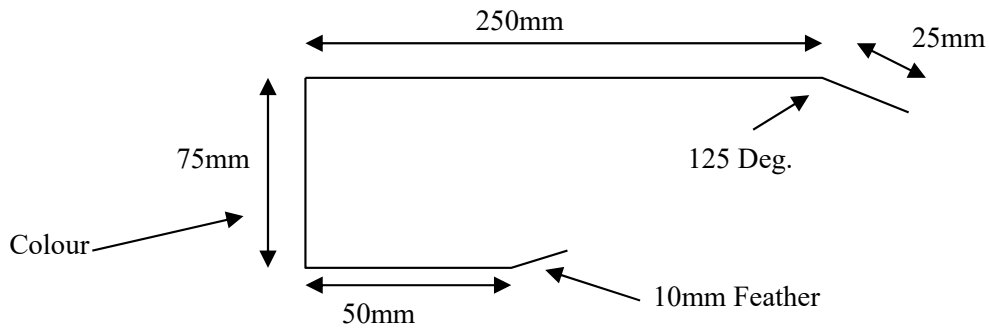

**STANDARD
FLASHINGS**

50mm Corrugated Flashings

RECCOR2V / CREC2OWV

Girth: 285mm Bends: 3

Steel: 1.20mm

Colour: Surf Mist

BARCOR2V / CBAR2V

Girth: 410mm Bends: 4

Steel: 0.55mm

GUTCOR2 / CFAS2V

Girth: 200mm Bends: 5

Steel: 0.55

75mm Corrugated Flashings

RECCOR3V / CREC30WV

Girth: 310mm Bends: 3

Steel: 1.20mm