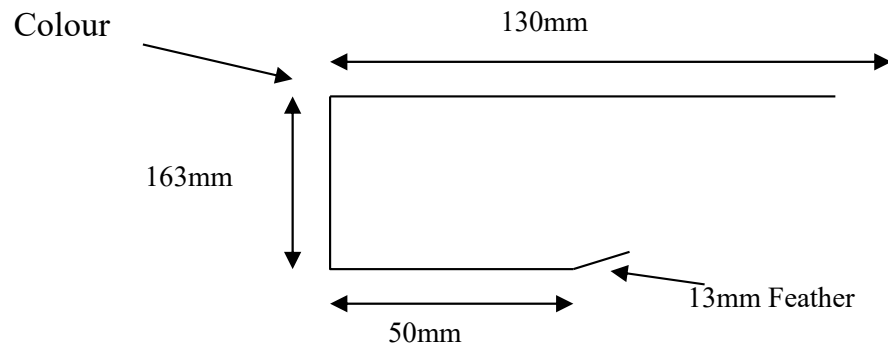

Steel: 0.55mm

GUTRIB4V / TFAS4V

Girth: 250mm Bends: 5

Steel: 0.55

125mm Ribbed Flashings

RECRIB5V / TREC50WV

Girth: 356mm Bends: 3

Steel: **1.20mm**