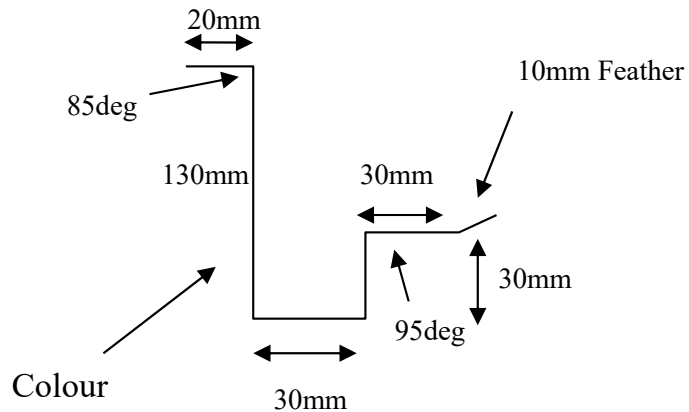

**STANDARD
FLASHINGS**

50mm Corrugated Flashings

RECCOR2V / CREC2OWV

Girth: 285mm Bends: 3

Steel: 1.20mm

Colour: Surf Mist

BARCOR2V / CBAR2V

Girth: 410mm Bends: 4

Steel: 0.55mm

GUTCOR2 / CFAS2V

Girth: 200mm Bends: 5

Steel: 0.55

75mm Corrugated Flashings

RECCOR3V / CREC30WV

Girth: 310mm Bends: 3

Steel: 1.20mm

Colour: Surf Mist

BARCOR3V / CBAR3V

Girth: 435mm Bends: 4

Steel: 0.55mm

GUTCOR3V / CFAS3V

Girth: 225mm Bends: 5

Steel: 0.55

100mm Corrugated Flashings

RECCOR4V / CREC40WV

Girth: 340mm Bends: 3
 Steel: **1.20mm**
 Colour: Surf Mist

BARCOR4V / CBAR4V

Girth: 460mm Bends: 4
 Steel: 0.55mm

GUTCOR4V / CFAS4V

Girth: 250mm Bends: 5
 Steel: 0.55

125mm Corrugated Flashings