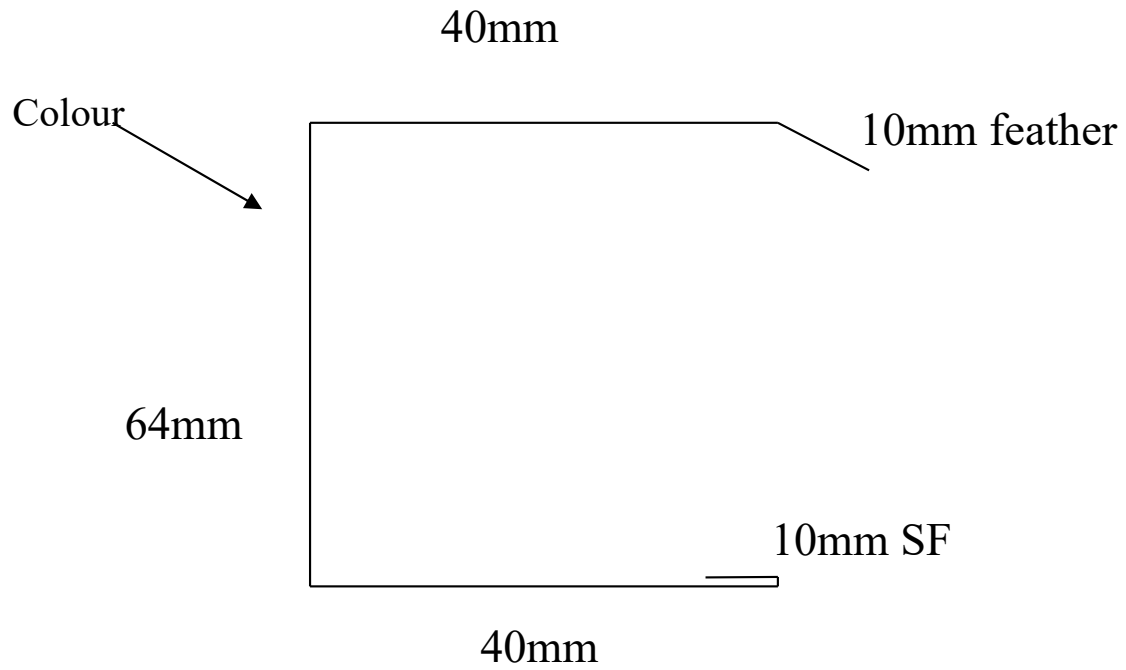

Steel: 0.55

RIDGE CAPPING

RIDGECBV / RIDGEV

Material: 0.55mm

Girth: 300mm

Folds: 3

V-LINE BARGE

BARGCAPV / VLBARV

Material: 0.55mm

Girth: 164mm

Folds: 5

END CAP MATERIAL

END CAP MATERIAL

Material: 0.55mm

Girth: 148mm

Folds: 2