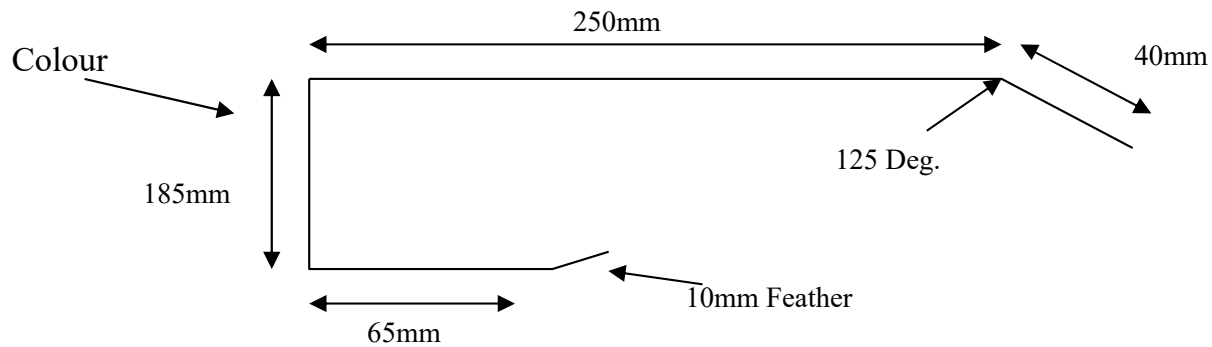

BARRIB6V / TBAR6V

Girth: 550mm   Bends: 4

Steel: 0.55mm