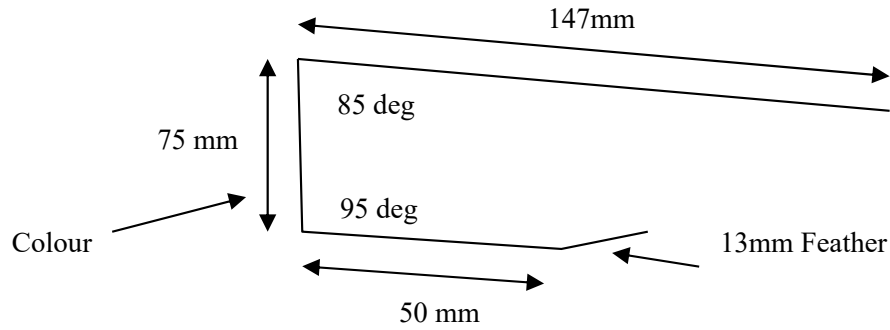

**STANDARD
FLASHINGS**

50mm Corrugated Flashings

RECCOR2V / CREC2OWV

Girth: 285mm Bends: 3

Steel: 1.20mm

Colour: Surf Mist

BARCOR2V / CBAR2V

Girth: 410mm Bends: 4

Steel: 0.55mm

GUTCOR2 / CFAS2V

Girth: 200mm Bends: 5

Steel: 0.55

75mm Corrugated Flashings

RECCOR3V / CREC30WV

Girth: 310mm Bends: 3

Steel: 1.20mm