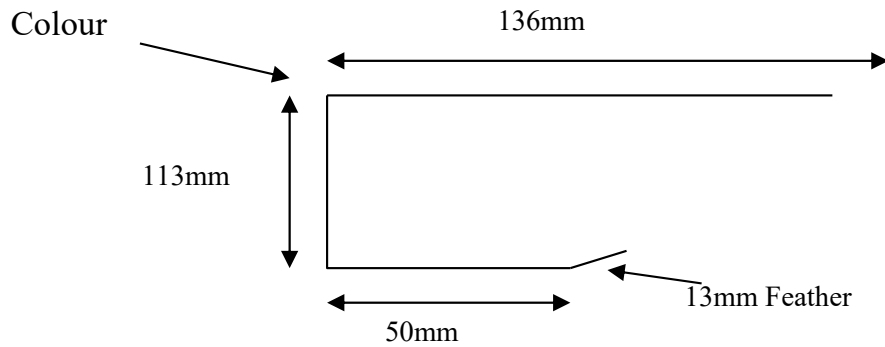

75mm Ribbed Flashings

RECRIB3V / TREC30W

Girth: 312mm   Bends: 3
Steel: **1.20mm**
Colour: Surf Mist