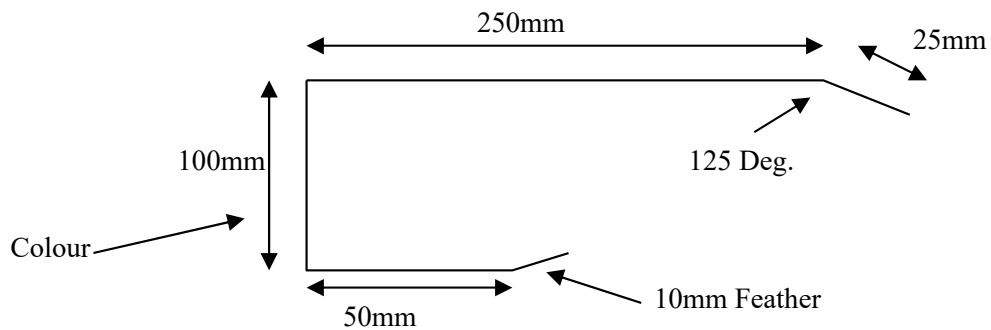

BARCOR3V / CBAR3V

Girth: 435mm Bends: 4

Steel: 0.55mm