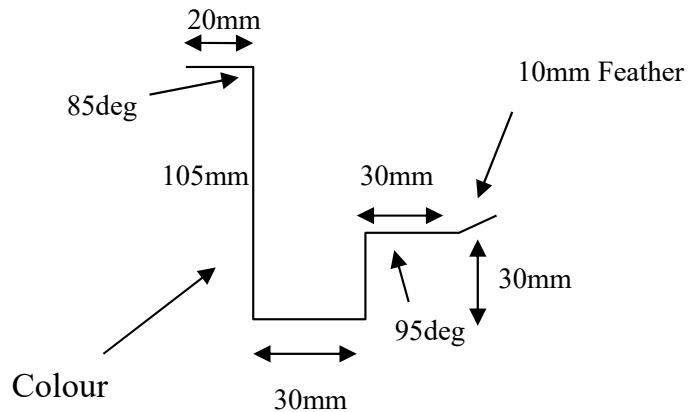

**STANDARD
FLASHINGS**

50mm Corrugated Flashings

RECCOR2V / CREC2OWV

Girth: 285mm Bends: 3

Steel: 1.20mm

Colour: Surf Mist

BARCOR2V / CBAR2V

Girth: 410mm Bends: 4

Steel: 0.55mm

GUTCOR2 / CFAS2V

Girth: 200mm Bends: 5

Steel: 0.55

75mm Corrugated Flashings

RECCOR3V / CREC30WV

Girth: 310mm Bends: 3

Steel: 1.20mm

Colour: Surf Mist

BARCOR3V / CBAR3V

Girth: 435mm Bends: 4

Steel: 0.55mm

GUTCOR3V / CFAS3V

Girth: 225mm Bends: 5

Steel: 0.55

100mm Corrugated Flashings