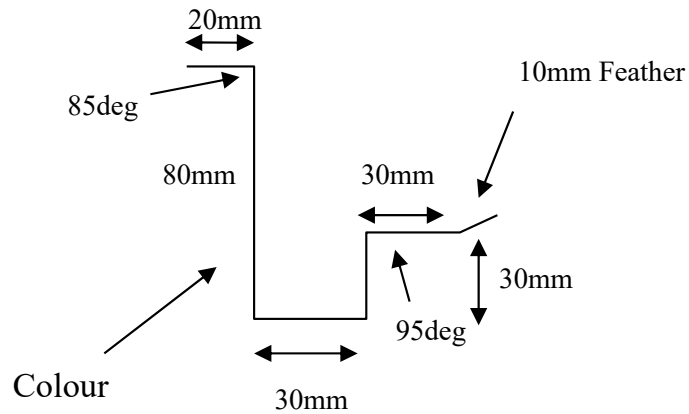

**STANDARD
FLASHINGS**

50mm Corrugated Flashings

RECCOR2V / CREC2OWV

Girth: 285mm Bends: 3

Steel: 1.20mm

Colour: Surf Mist

BARCOR2V / CBAR2V

Girth: 410mm Bends: 4

Steel: 0.55mm

GUTCOR2 / CFAS2V

Girth: 200mm Bends: 5

Steel: 0.55

75mm Corrugated Flashings

RECCOR3V / CREC30WV

Girth: 310mm Bends: 3

Steel: 1.20mm