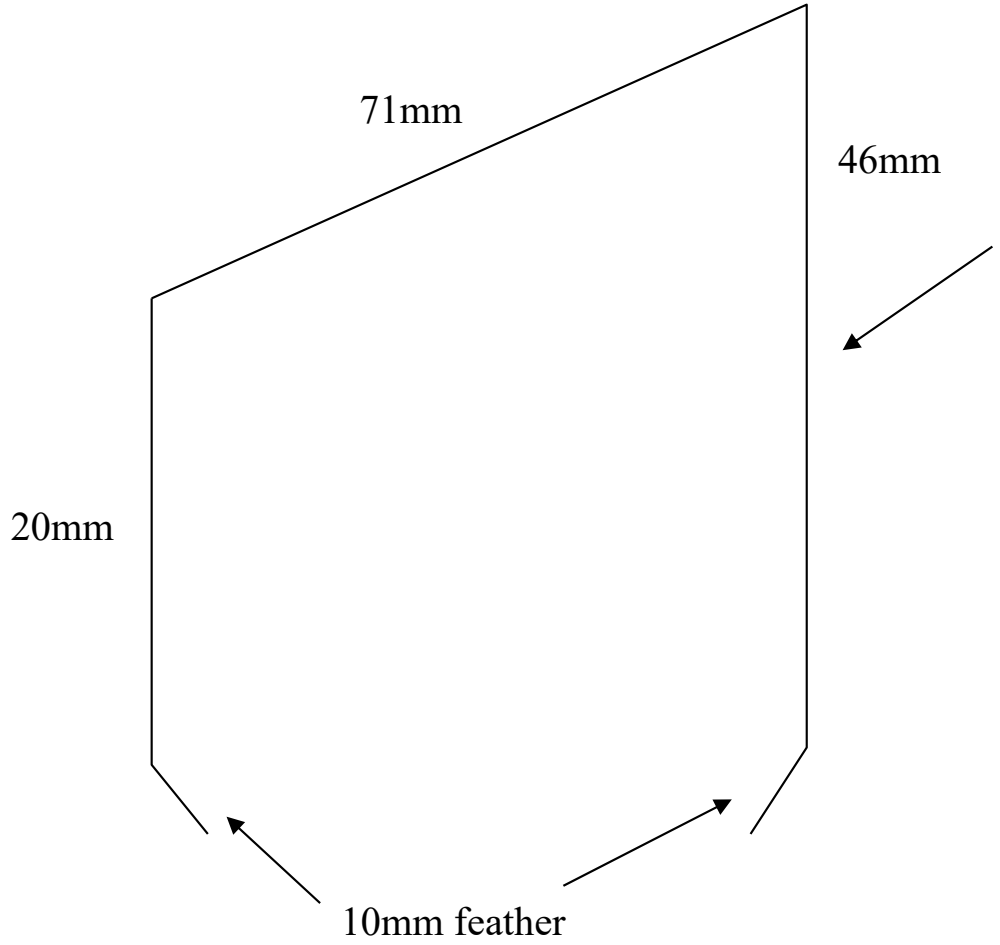

Material: 0.55mm

Girth: 164mm

Folds: 5

END CAP MATERIAL

END CAP MATERIAL

Material: 0.55mm

Girth: 148mm

Folds: 2

Girth: 110mm

Folds: 2

TRIMMER ANGLE - GUTTER

TRANGXXV

Material: 0.55 mm

Girth: 60mm

Folds: 1

Gable

Colour

GABLE10V / GABLE

Girth: 157mm

Bends: 4

Steel: 1.00mm

BEAM JOINERS

BEAJOIN-100

Girth: 212mm

Bends: 4

Steel: 1.5 Gal

BEAJOIN-150

Girth: 262mm

Bends: 4

Steel: 1.5 Gal

BEAJOIN-200

Girth: 312mm