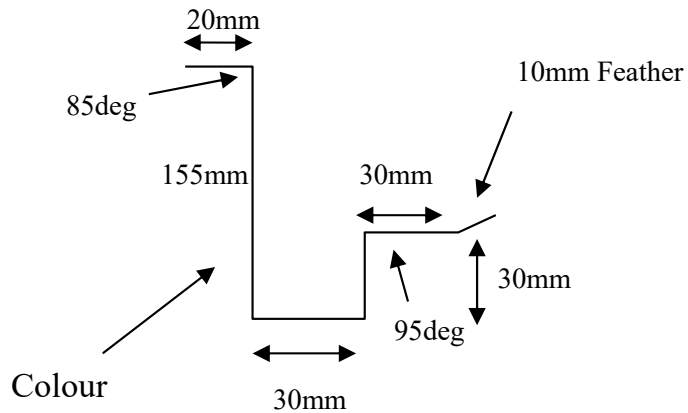

RECCOR4V / CREC40WV

Girth: 340mm Bends: 3
 Steel: **1.20mm**
 Colour: Surf Mist

BARCOR4V / CBAR4V

Girth: 460mm Bends: 4
 Steel: 0.55mm

GUTCOR4V / CFAS4V

Girth: 250mm Bends: 5
 Steel: 0.55

125mm Corrugated Flashings

RECCOR5V / CREC50WV

Girth: 358mm Bends: 3
 Steel: **1.20mm**
 Colour: Surf Mist

BARCOR5V / CBAR5V

Girth: 485mm Bends: 4
 Steel: 0.55mm

GUTCOR5V / CFAS5V

Girth: 275mm Bends: 5
 Steel: 0.55

150mm Corrugated Flashings