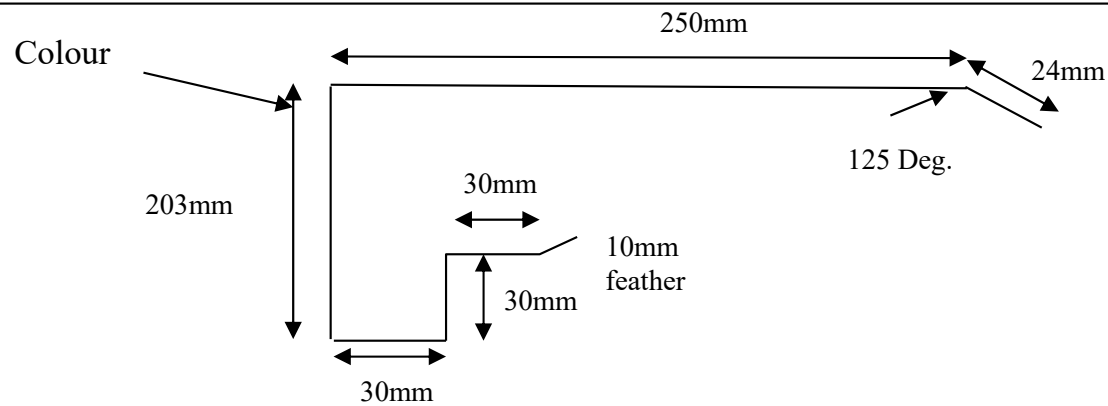

DBACOR2V (50mm)

Girth: 475mm Bends: 6

Steel: 0.55

DBACOR3V (75mm)

Girth: 500mm Bends: 6

Steel: 0.55

DBACOR4V (100mm)

Girth: 525mm Bends: 6

Steel: 0.55

Corrugated Drip Barge

DBACOR5V (125mm)

Girth: 550mm Bends: 6

Steel: 0.55

DBACOR6V (150mm)

Girth: 575mm Bends: 6

Steel: 0.55

Ribbed Drip Barge

DBARIB2V (50mm)

Girth: 486mm Bends: 6

Steel: 0.55

DBARIB3V (75mm)

Girth: 511mm Bends: 6

Steel: 0.55

DBARIB4V (100mm)