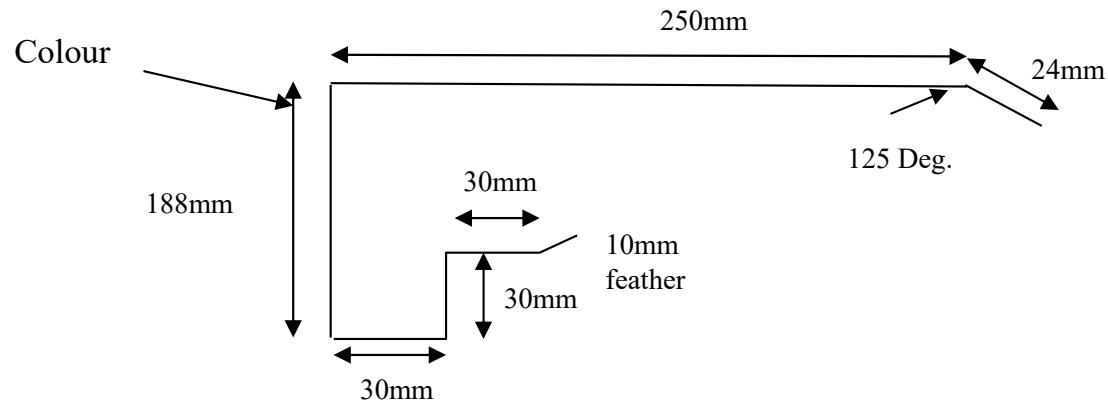

Steel: 0.55

Corrugated Drip Barge

DBACOR5V (125mm)

Girth: 550mm Bends: 6

Steel: 0.55

DBACOR6V (150mm)

Girth: 575mm Bends: 6

Steel: 0.55

Ribbed Drip Barge

DBARIB2V (50mm)

Girth: 486mm Bends: 6

Steel: 0.55

DBARIB3V (75mm)

Girth: 511mm Bends: 6

Steel: 0.55

DBARIB4V (100mm)

Girth: 536mm Bends: 6

Steel: 0.55

Ribbed Drip Barge

DBARIB5V (125mm)

Girth: 561mm Bends: 6

Steel: 0.55

DBARIB6V (150mm)

Girth: 586mm Bends: 6