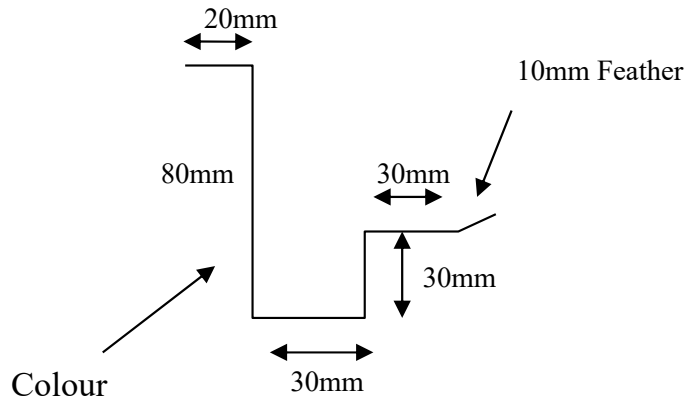

Girth: 300mm Bends: 5

Steel: 0.55

50mm Ribbed Flashings

RECRIB2V / TREC2OWV

Girth: 287mm Bends: 3
 Steel: **1.20mm**
 Colour: Surf Mist

BARRIB2V / TBAR2V

Girth: 435mm Bends: 4
 Steel: 0.55mm

GUTRIB2V / TFAS2V