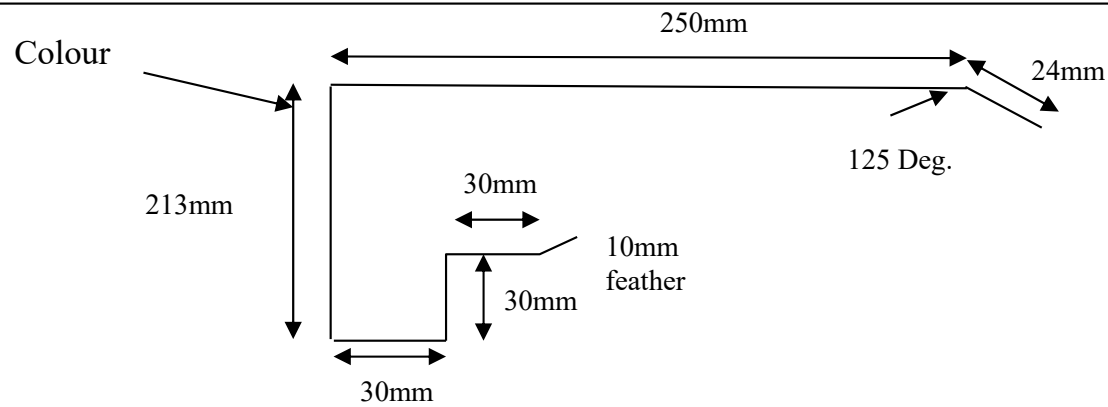

Ribbed Drip Barge

DBARIB2V (50mm)

Girth: 486mm Bends: 6

Steel: 0.55

DBARIB3V (75mm)

Girth: 511mm Bends: 6

Steel: 0.55

DBARIB4V (100mm)

Girth: 536mm Bends: 6

Steel: 0.55

Ribbed Drip Barge

DBARIB5V (125mm)

Girth: 561mm Bends: 6

Steel: 0.55

DBARIB6V (150mm)

Girth: 586mm Bends: 6