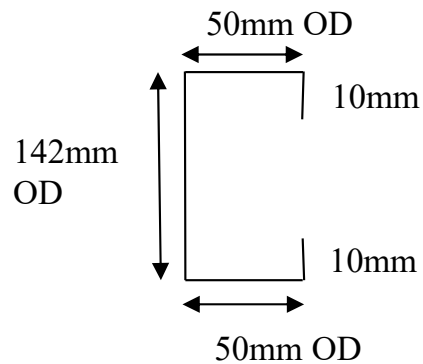

Girth: 110mm

Folds: 2

TRIMMER ANGLE - GUTTER

TRANGXXV

Material: 0.55 mm

Girth: 60mm

Folds: 1

Gable

Colour

GABLE10V / GABLE

Girth: 157mm

Bends: 4

Steel: 1.00mm

BEAM JOINERS

BEAJOIN-100

Girth: 212mm

Bends: 4

Steel: 1.5 Gal

BEAJOIN-150

Girth: 262mm

Bends: 4

Steel: 1.5 Gal

BEAJOIN-200

Girth: 312mm