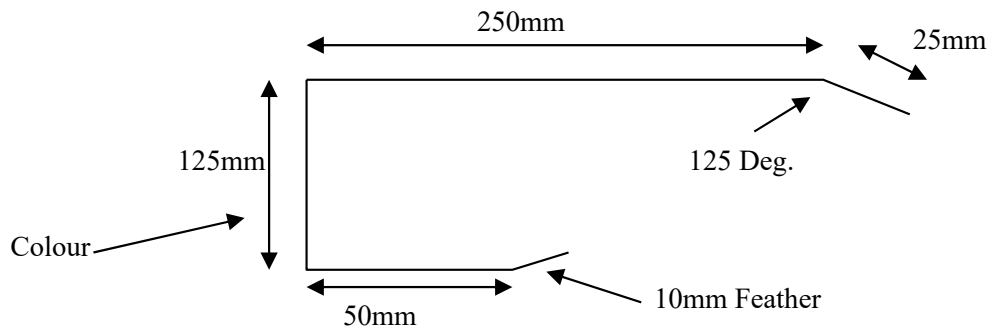

Steel: 0.55mm

GUTCOR2 / CFAS2V

Girth: 200mm Bends: 5

Steel: 0.55

75mm Corrugated Flashings

RECCOR3V / CREC30WV

Girth: 310mm Bends: 3

Steel: 1.20mm

Colour: Surf Mist

BARCOR3V / CBAR3V

Girth: 435mm Bends: 4

Steel: 0.55mm

GUTCOR3V / CFAS3V

Girth: 225mm Bends: 5

Steel: 0.55

100mm Corrugated Flashings

RECCOR4V / CREC40WV

Girth: 340mm Bends: 3
 Steel: **1.20mm**
 Colour: Surf Mist

BARCOR4V / CBAR4V

Girth: 460mm Bends: 4
 Steel: 0.55mm

GUTCOR4V / CFAS4V

Girth: 250mm Bends: 5
 Steel: 0.55

125mm Corrugated Flashings