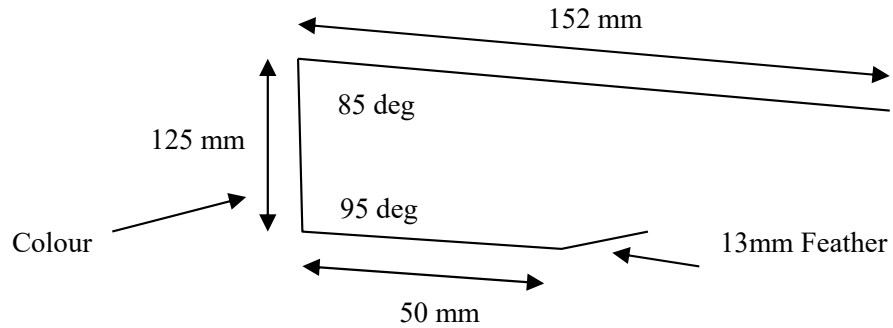

Colour: Surf Mist

BARCOR3V / CBAR3V

Girth: 435mm Bends: 4

Steel: 0.55mm

GUTCOR3V / CFAS3V

Girth: 225mm Bends: 5

Steel: 0.55

100mm Corrugated Flashings