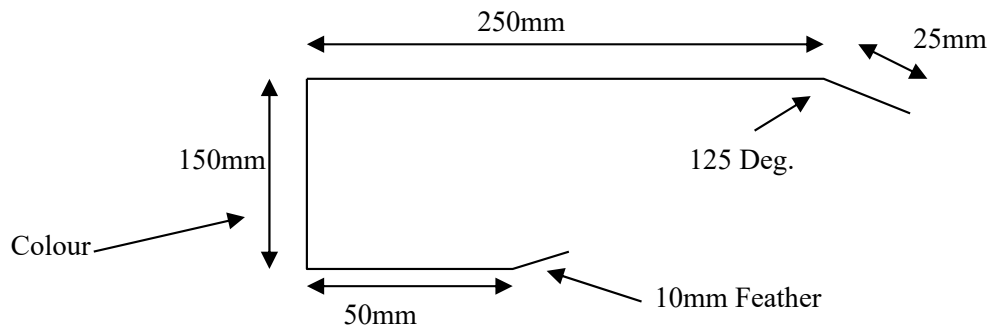

RECCOR4V / CREC40WV

Girth: 340mm Bends: 3
 Steel: **1.20mm**
 Colour: Surf Mist

BARCOR4V / CBAR4V

Girth: 460mm Bends: 4
 Steel: 0.55mm

GUTCOR4V / CFAS4V

Girth: 250mm Bends: 5
 Steel: 0.55

125mm Corrugated Flashings

RECCOR5V / CREC50WV

Girth: 358mm Bends: 3
 Steel: **1.20mm**
 Colour: Surf Mist

BARCOR5V / CBAR5V

Girth: 485mm Bends: 4
 Steel: 0.55mm

GUTCOR5V / CFAS5V

Girth: 275mm Bends: 5
 Steel: 0.55

150mm Corrugated Flashings