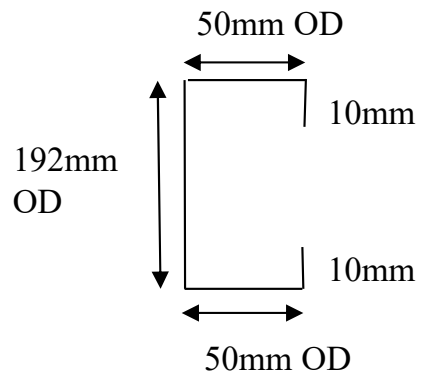

Colour

GABLE10V / GABLE

Girth: 157mm

Bends: 4

Steel: 1.00mm

BEAM JOINERS

BEAJOIN-100

Girth: 212mm

Bends: 4

Steel: 1.5 Gal

BEAJOIN-150

Girth: 262mm

Bends: 4

Steel: 1.5 Gal

BEAJOIN-200

Girth: 312mm