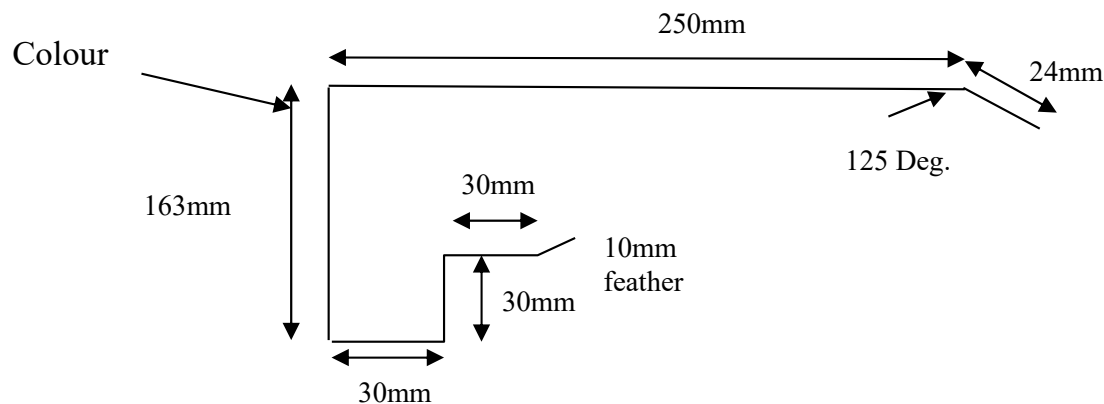

Ribbed Drip Barge

DBARIB2V (50mm)

Girth: 486mm Bends: 6

Steel: 0.55

DBARIB3V (75mm)

Girth: 511mm Bends: 6

Steel: 0.55

DBARIB4V (100mm)

Girth: 536mm Bends: 6

Steel: 0.55

Ribbed Drip Barge

DBARIB5V (125mm)

Girth: 561mm Bends: 6

Steel: 0.55

DBARIB6V (150mm)

Girth: 586mm Bends: 6