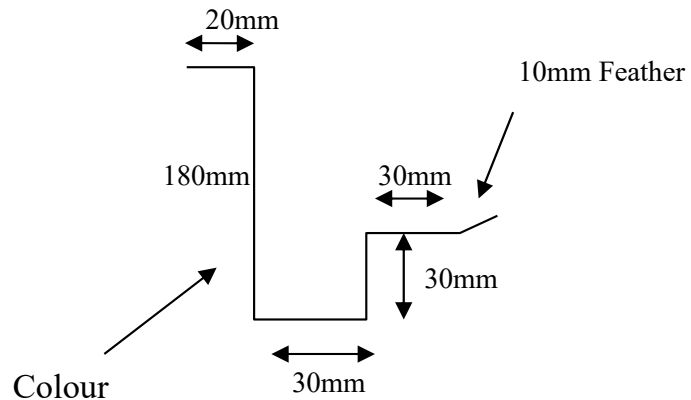

RECRIB6V / TREC60WV

Girth: 381mm Bends: 3

Steel: 1.20mm

Colour: Surf Mist

BARRIB6V / TBAR6V

Girth: 550mm Bends: 4

Steel: 0.55mm

GUTRIB6V / TFAS6V