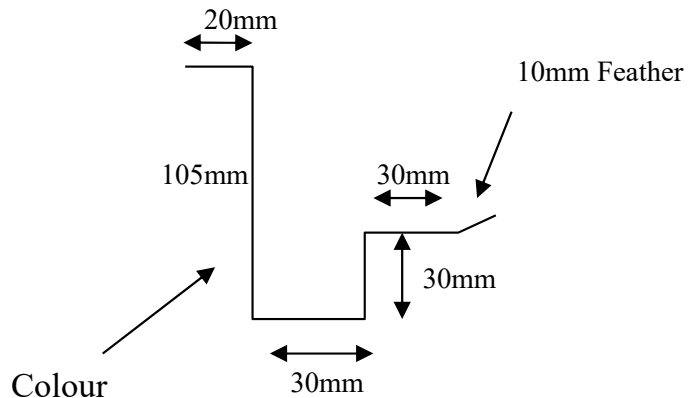

Girth: 200mm Bends: 5
 Steel: 0.55

75mm Ribbed Flashings

RECRIB3V / TREC30W

Girth: 312mm Bends: 3
 Steel: **1.20mm**
 Colour: Surf Mist

BARRIB3V / TBAR3V

Girth: 475mm Bends: 4
 Steel: 0.55mm

GUTRIB3V / TFAS3V