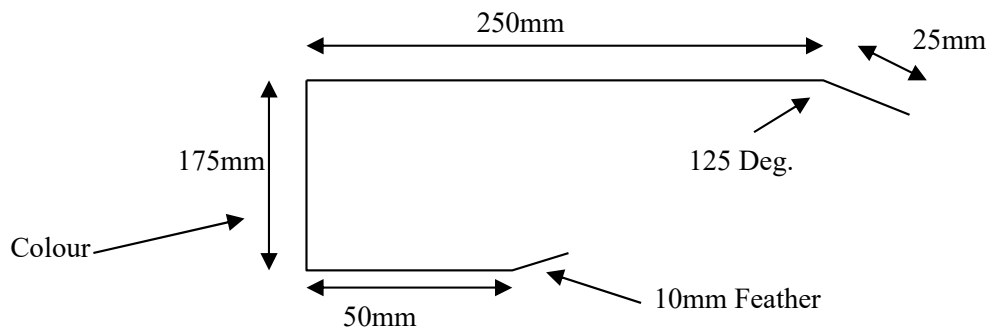

BARCOR6V / CBAR6V

Girth: 510mm   Bends: 4

Steel: 0.55mm