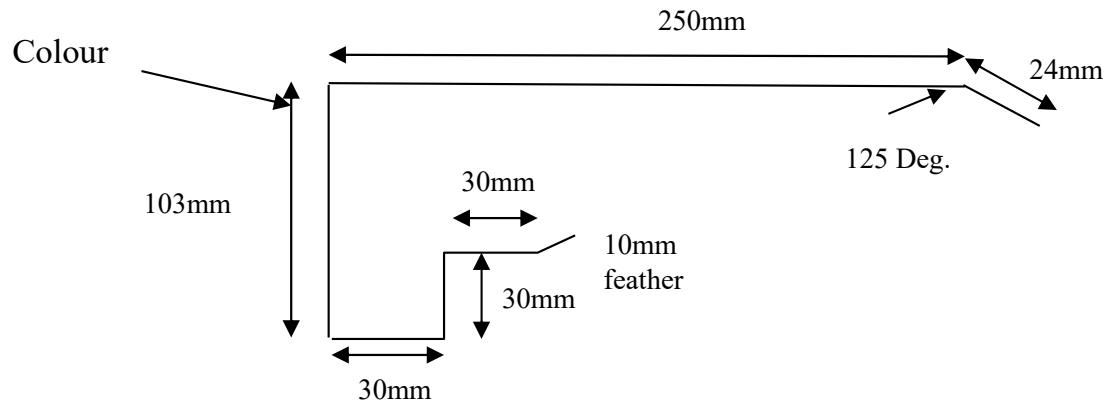

Colour

GABLE10V / GABLE

Girth: 157mm

Bends: 4

Steel: 1.00mm

BEAM JOINERS

BEAJOIN-100

Girth: 212mm

Bends: 4

Steel: 1.5 Gal

BEAJOIN-150

Girth: 262mm

Bends: 4

Steel: 1.5 Gal

BEAJOIN-200

Girth: 312mm

Bends: 4

Steel: 1.5 Gal

Solar Bracket

SOLAR-RIB / SOLAR-CORR

Girth: 124mm

Bends: 4

Steel: 2.00mm

Corrugated Drip Barge