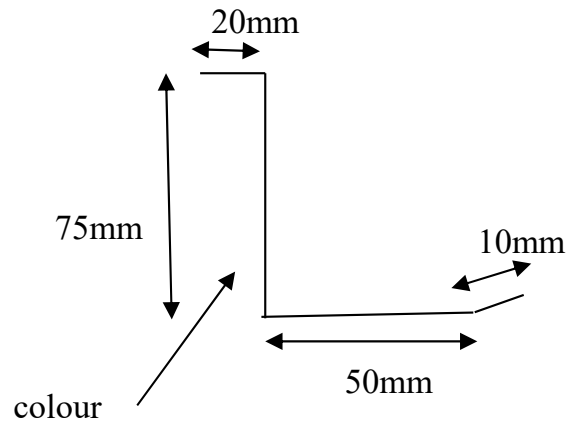

Girth: 300mm Bends: 5

Steel: 0.55

Z FLASHING (GUTTER)

ZFLASH2V (50mm)

Girth: 130mm

Bends: 3

Steel: 0.55

ZFLASH3V (75mm)

Girth: 155mm

Bends: 3

Steel: 0.55

Z FLASHING (GUTTER)

ZFLASH4V (100mm)

Girth: 180mm

Bends: 3

Steel: 0.55