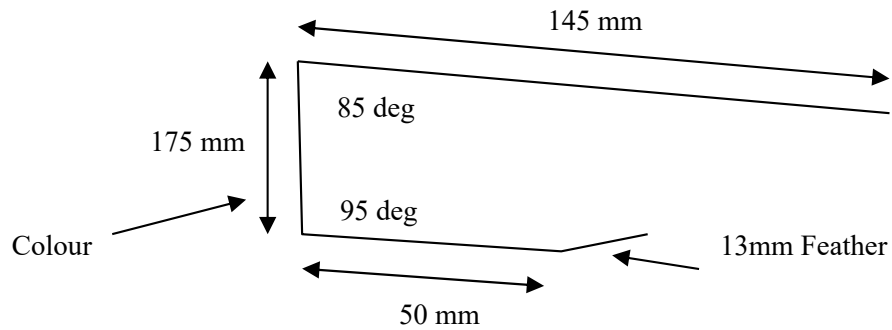

RECCOR5V / CREC50WV

Girth: 358mm Bends: 3
 Steel: **1.20mm**
 Colour: Surf Mist

BARCOR5V / CBAR5V

Girth: 485mm Bends: 4
 Steel: 0.55mm

GUTCOR5V / CFAS5V

Girth: 275mm Bends: 5
 Steel: 0.55

150mm Corrugated Flashings