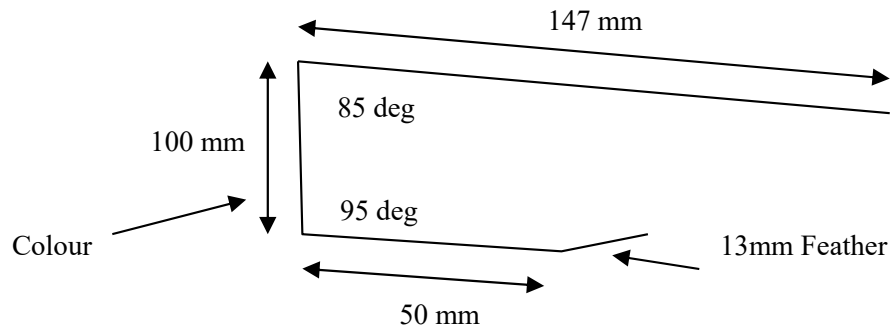

**STANDARD
FLASHINGS**

50mm Corrugated Flashings

RECCOR2V / CREC2OWV

Girth: 285mm Bends: 3

Steel: 1.20mm

Colour: Surf Mist

BARCOR2V / CBAR2V

Girth: 410mm Bends: 4

Steel: 0.55mm

GUTCOR2 / CFAS2V

Girth: 200mm Bends: 5

Steel: 0.55

75mm Corrugated Flashings

RECCOR3V / CREC30WV

Girth: 310mm Bends: 3

Steel: 1.20mm