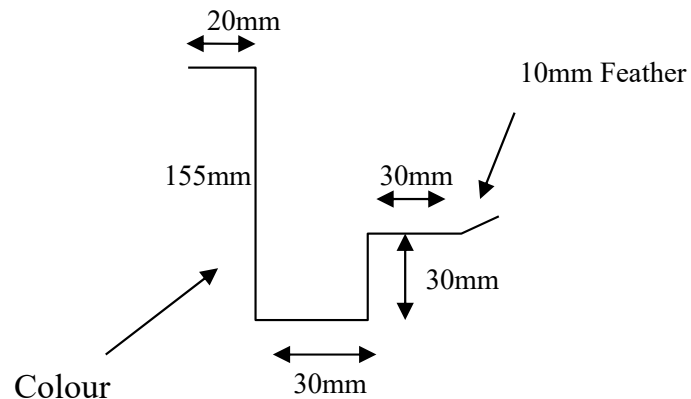

GUTRIB5V / TFAS5V

Girth: 275mm Bends: 5

Steel: 0.55