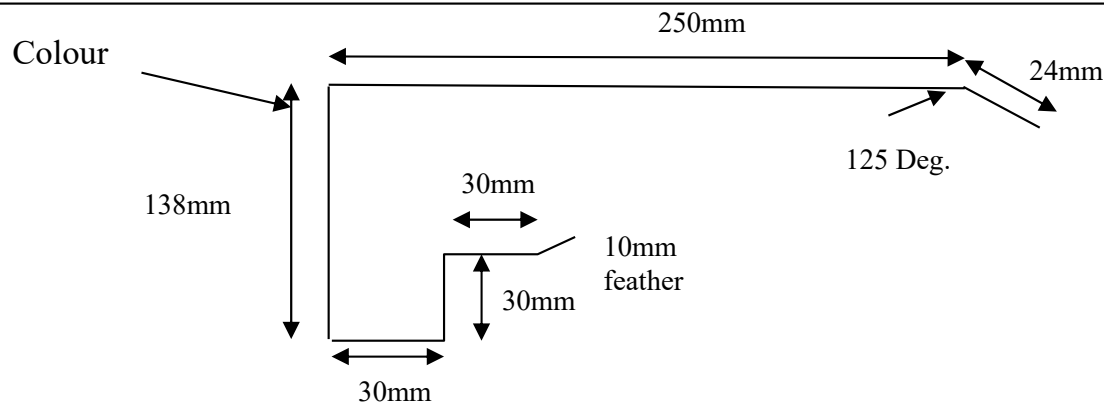

DBACOR2V (50mm)

Girth: 475mm Bends: 6

Steel: 0.55

DBACOR3V (75mm)

Girth: 500mm Bends: 6

Steel: 0.55

DBACOR4V (100mm)

Girth: 525mm Bends: 6

Steel: 0.55

Corrugated Drip Barge

DBACOR5V (125mm)

Girth: 550mm Bends: 6

Steel: 0.55

DBACOR6V (150mm)

Girth: 575mm Bends: 6

Steel: 0.55

Ribbed Drip Barge

DBARIB2V (50mm)

Girth: 486mm Bends: 6

Steel: 0.55

DBARIB3V (75mm)

Girth: 511mm Bends: 6

Steel: 0.55

DBARIB4V (100mm)