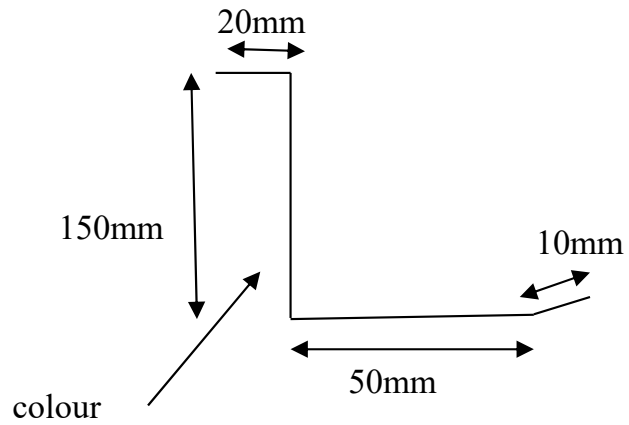

Z FLASHING (GUTTER)

ZFLASH6V (150mm)

Girth: 230mm

Bends: 3

Steel: 0.55