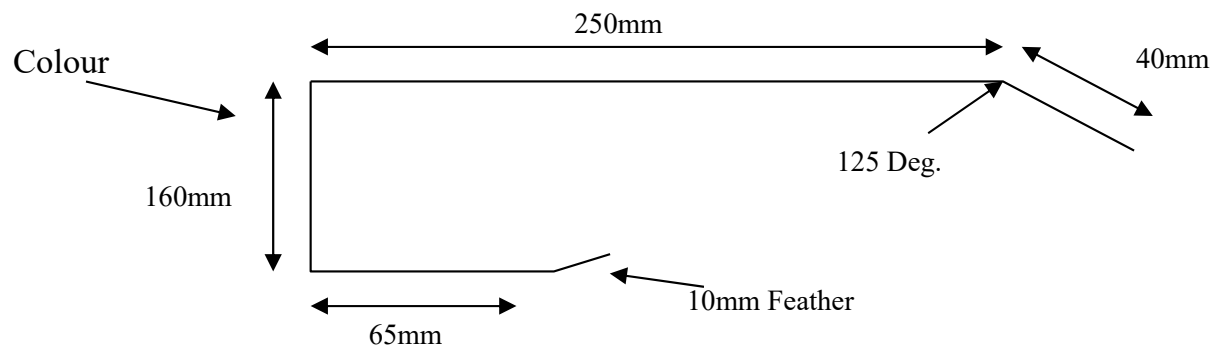

BARRIB5V / TBAR5V

Girth: 525mm Bends: 4

Steel: 0.55mm