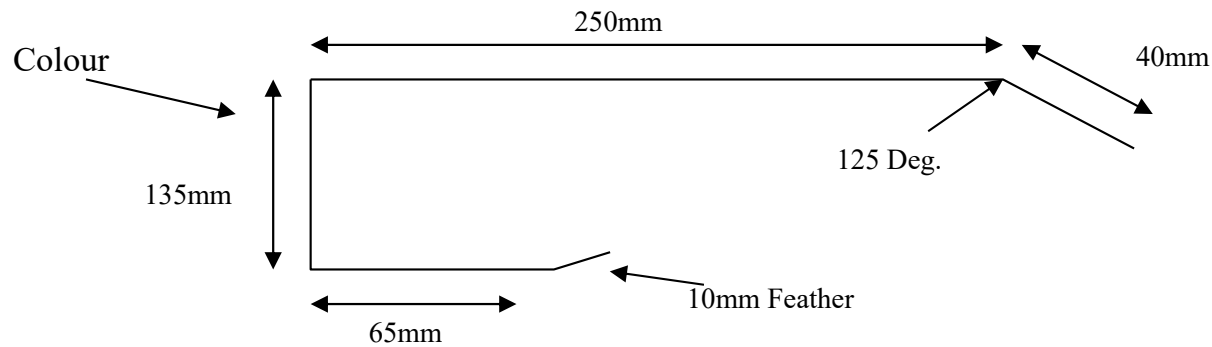

Girth: 225mm Bends: 5
 Steel: 0.55

100mm Ribbed Flashings

RECRIB4V / TREC40WV

Girth: 337mm Bends: 3

Steel: 1.20mm

Colour: Surf Mist

BARRIB4V / TBAR4V

Girth: 500mm Bends: 4