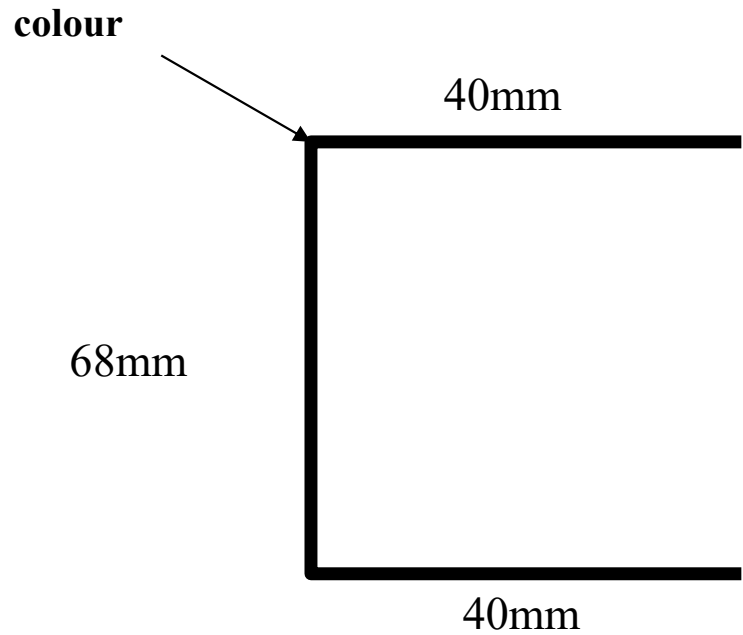

Steel: 0.55

RIDGE CAPPING

RIDGECBV / RIDGEV

Material: 0.55mm

Girth: 300mm

Folds: 3

V-LINE BARGE

BARGCAPV / VLBARV

Material: 0.55mm

Girth: 164mm

Folds: 5

END CAP MATERIAL

END CAP MATERIAL

Material: 0.55mm

Girth: 148mm

Folds: 2