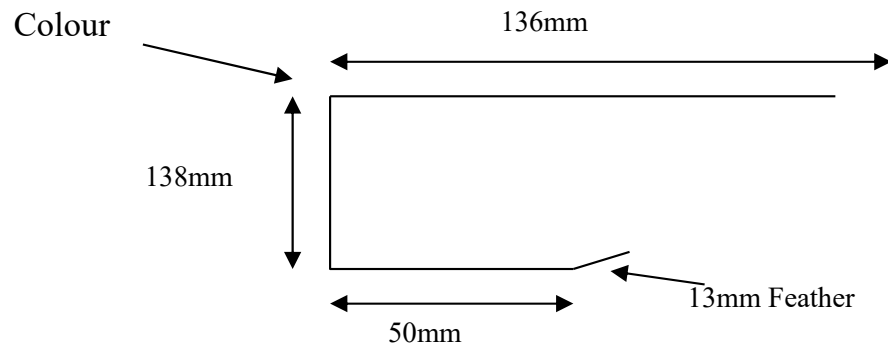

100mm Ribbed Flashings

RECRIB4V / TREC40WV

Girth: 337mm Bends: 3

Steel: 1.20mm

Colour: Surf Mist