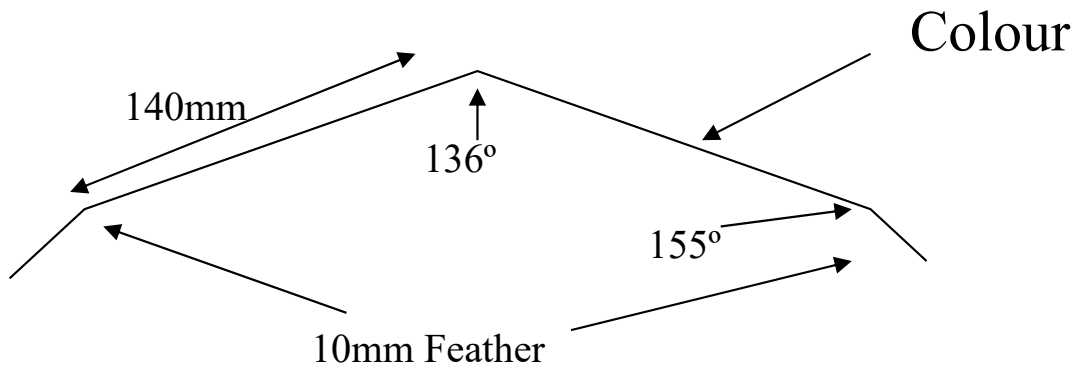

RIDGE CAPPING

RIDGECBV / RIDGEV

Material: 0.55mm

Girth: 300mm

Folds: 3