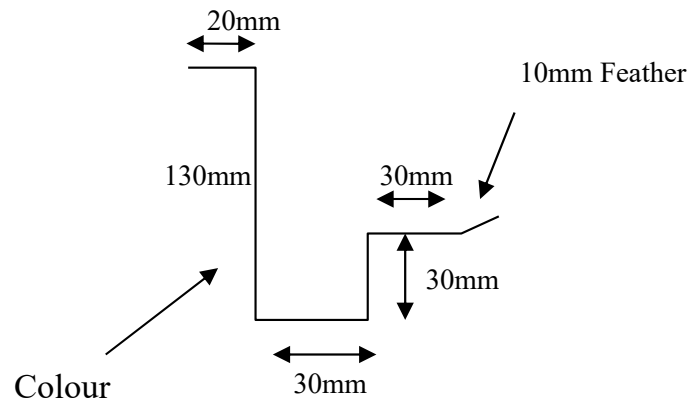

GUTRIB4V / TFAS4V

Girth: 250mm Bends: 5

Steel: 0.55