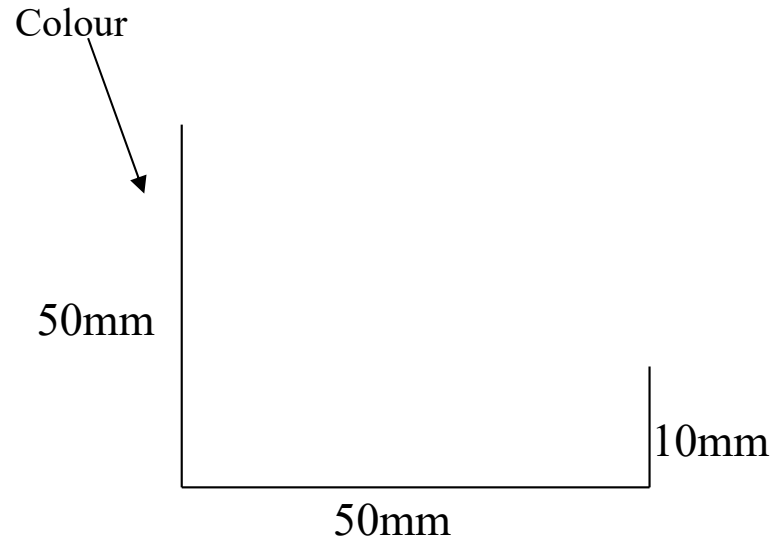

SUNRISE FLASHINGS

SUNRFLAV / SRISEV

Material: 0.55mm

Girth: 110mm

Folds: 2