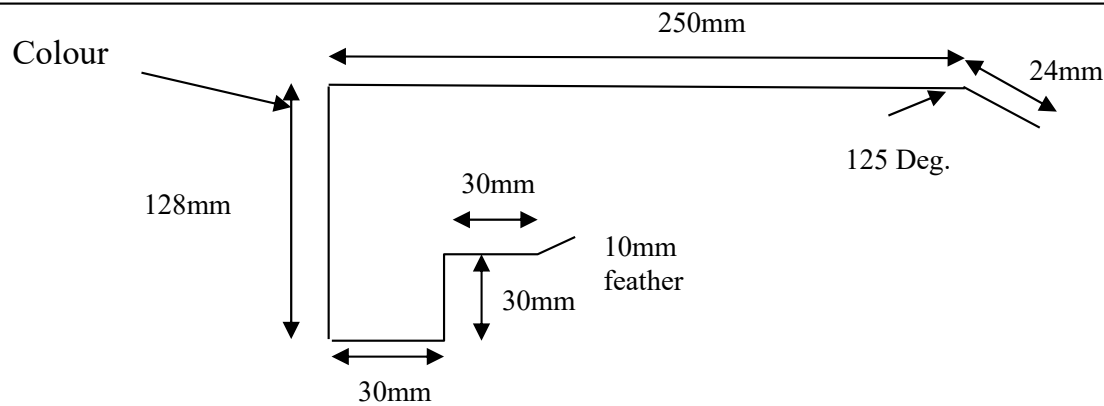

DBACOR3V (75mm)

Girth: 500mm Bends: 6

Steel: 0.55