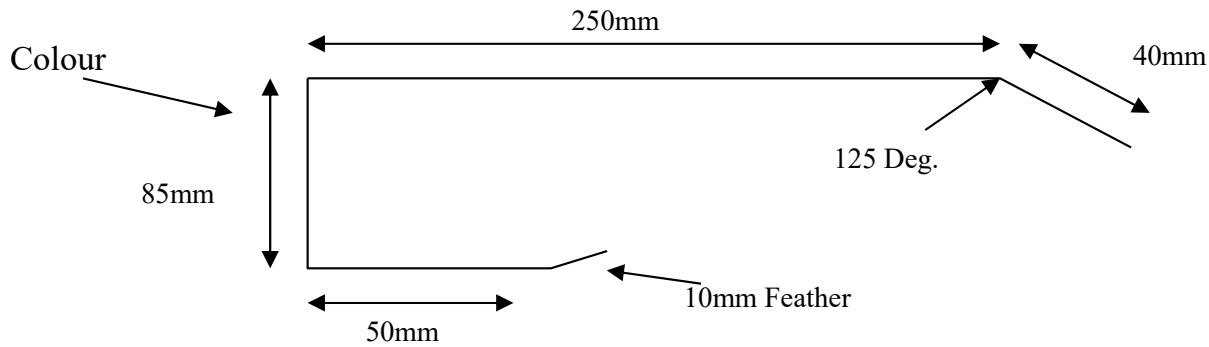

Girth: 300mm Bends: 5

Steel: 0.55

50mm Ribbed Flashings

RECRIB2V / TREC2OWV

Girth: 287mm Bends: 3
 Steel: **1.20mm**
 Colour: Surf Mist

BARRIB2V / TBAR2V

Girth: 435mm Bends: 4
 Steel: 0.55mm

GUTRIB2V / TFAS2V