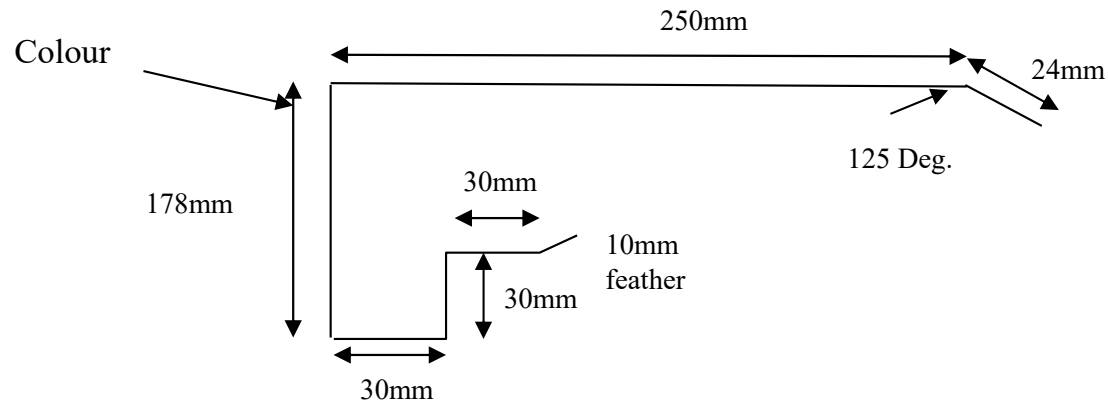

Corrugated Drip Barge

DBACOR5V (125mm)

Girth: 550mm Bends: 6

Steel: 0.55