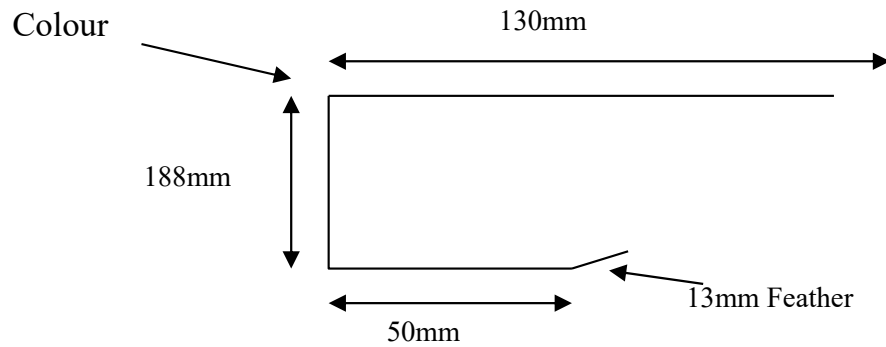

Colour: Surf Mist

BARRIB5V / TBAR5V

Girth: 525mm Bends: 4

Steel: 0.55mm

GUTRIB5V / TFAS5V

Girth: 275mm Bends: 5

Steel: 0.55

150mm Ribbed Flashings