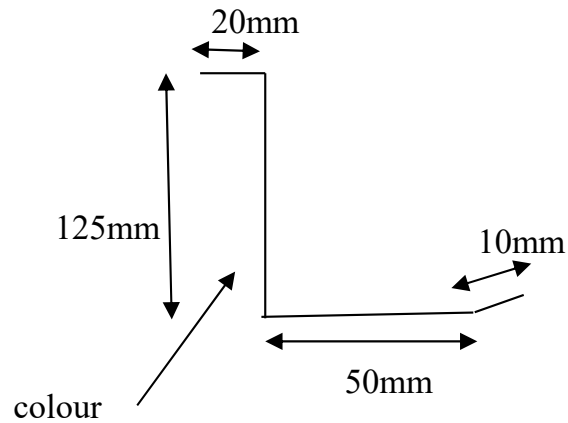

Girth: 155mm

Bends: 3

Steel: 0.55

Z FLASHING (GUTTER)

ZFLASH4V (100mm)

Girth: 180mm

Bends: 3

Steel: 0.55