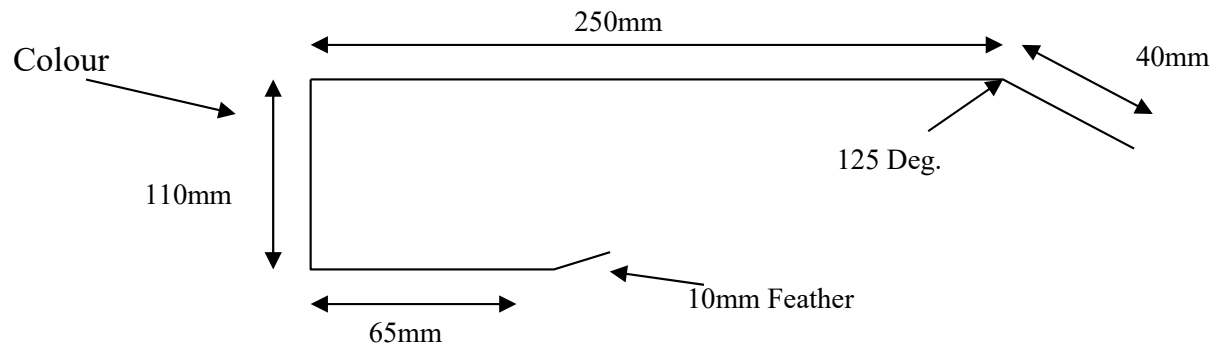

BARRIB3V / TBAR3V

Girth: 475mm   Bends: 4
Steel: 0.55mm