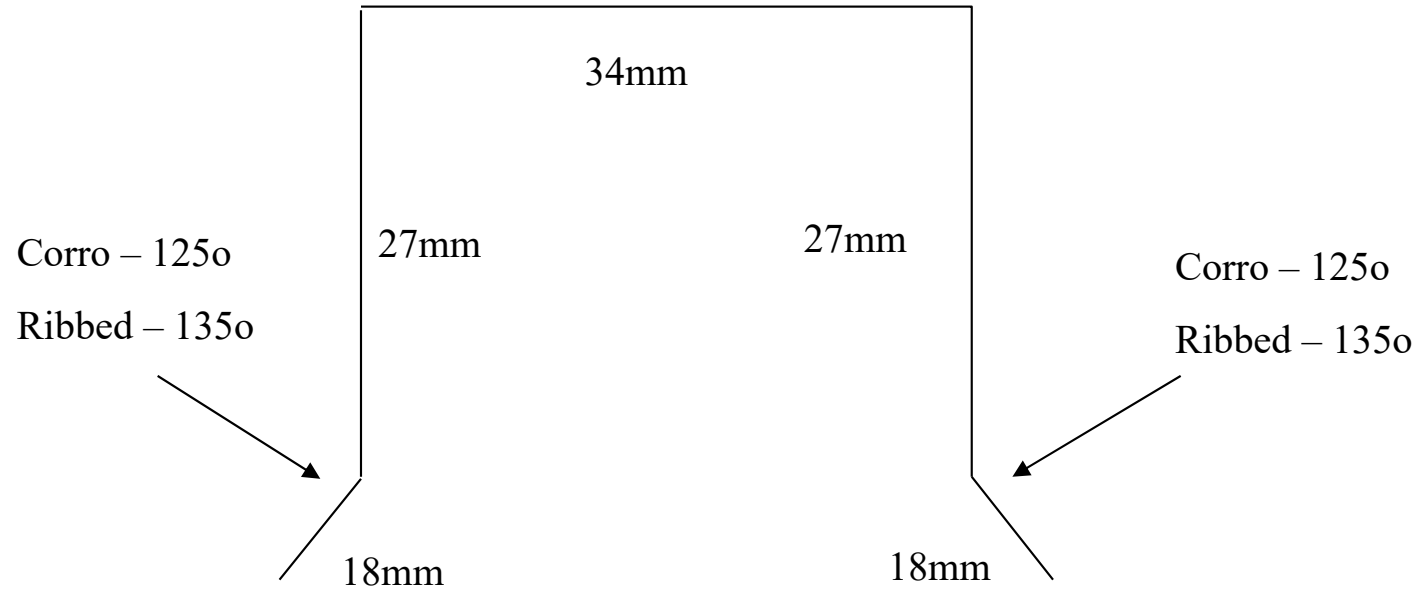

Girth: 110mm

Folds: 2

TRIMMER ANGLE - GUTTER

TRANGXXV

Material: 0.55 mm

Girth: 60mm

Folds: 1

Gable

Colour

GABLE10V / GABLE

Girth: 157mm

Bends: 4

Steel: 1.00mm

BEAM JOINERS

BEAJOIN-100

Girth: 212mm

Bends: 4

Steel: 1.5 Gal

BEAJOIN-150

Girth: 262mm

Bends: 4

Steel: 1.5 Gal

BEAJOIN-200

Girth: 312mm

Bends: 4

Steel: 1.5 Gal

Solar Bracket

SOLAR-RIB / SOLAR-CORR

Girth: 124mm

Bends: 4

Steel: 2.00mm

Corrugated Drip Barge