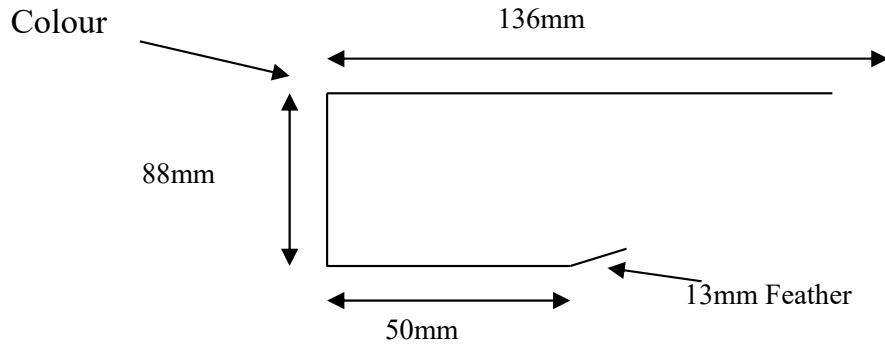

50mm Ribbed Flashings

RECRIB2V / TREC2OWV

Girth: 287mm   Bends: 3
Steel: **1.20mm**
Colour: Surf Mist