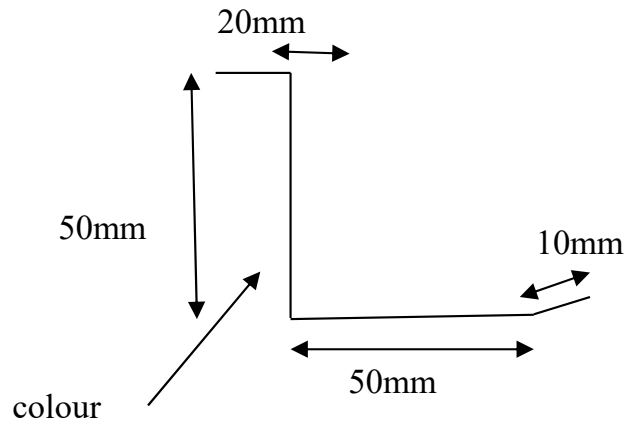

Z FLASHING (GUTTER)

ZFLASH2V (50mm)

Girth: 130mm

Bends: 3

Steel: 0.55