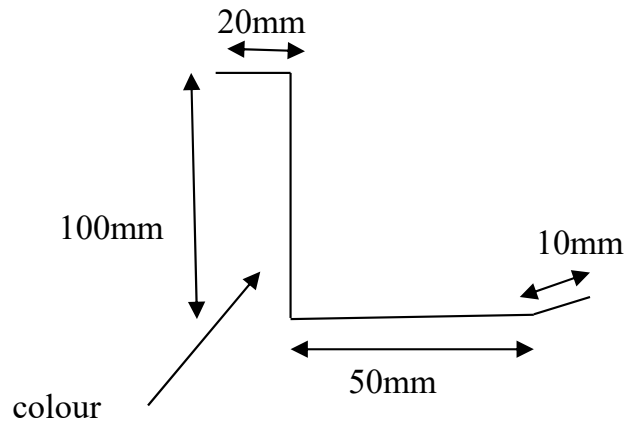

Girth: 300mm Bends: 5

Steel: 0.55

Z FLASHING (GUTTER)

ZFLASH2V (50mm)

Girth: 130mm

Bends: 3

Steel: 0.55

ZFLASH3V (75mm)

Girth: 155mm

Bends: 3

Steel: 0.55

Z FLASHING (GUTTER)

ZFLASH4V (100mm)

Girth: 180mm

Bends: 3

Steel: 0.55