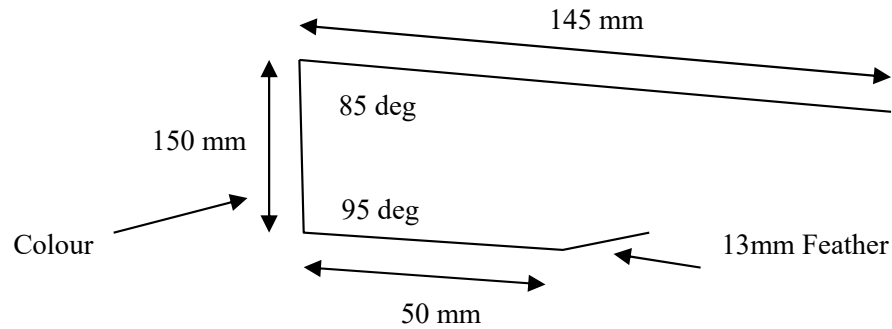

RECCOR4V / CREC40WV

Girth: 340mm Bends: 3
 Steel: **1.20mm**
 Colour: Surf Mist

BARCOR4V / CBAR4V

Girth: 460mm Bends: 4
 Steel: 0.55mm

GUTCOR4V / CFAS4V

Girth: 250mm Bends: 5
 Steel: 0.55

125mm Corrugated Flashings