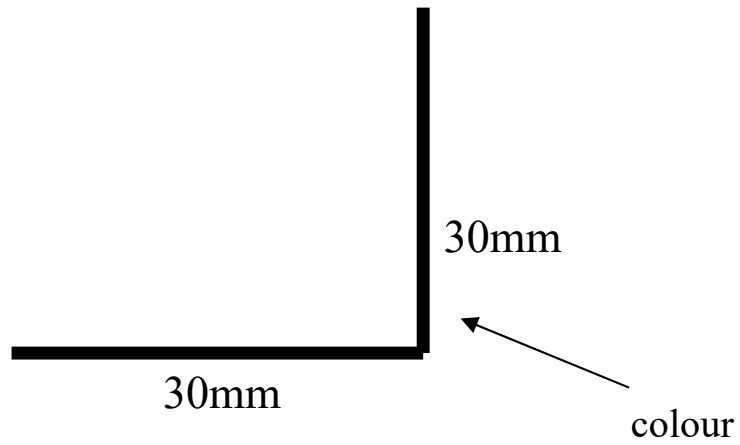

TRIMMER ANGLE - GUTTER

TRANGXXV

Material: 0.55 mm

Girth: 60mm

Folds: 1