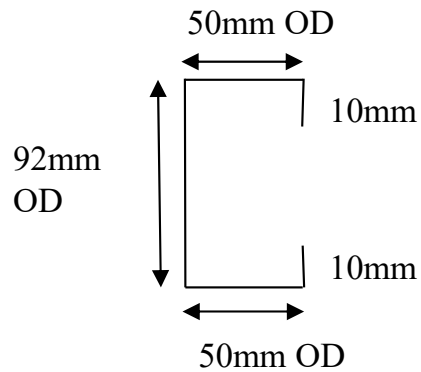

Girth: 110mm

Folds: 2

TRIMMER ANGLE - GUTTER

TRANGXXV

Material: 0.55 mm

Girth: 60mm

Folds: 1

Gable

Colour

GABLE10V / GABLE

Girth: 157mm

Bends: 4

Steel: 1.00mm

BEAM JOINERS

BEAJOIN-100

Girth: 212mm

Bends: 4

Steel: 1.5 Gal

BEAJOIN-150

Girth: 262mm

Bends: 4

Steel: 1.5 Gal

BEAJOIN-200

Girth: 312mm